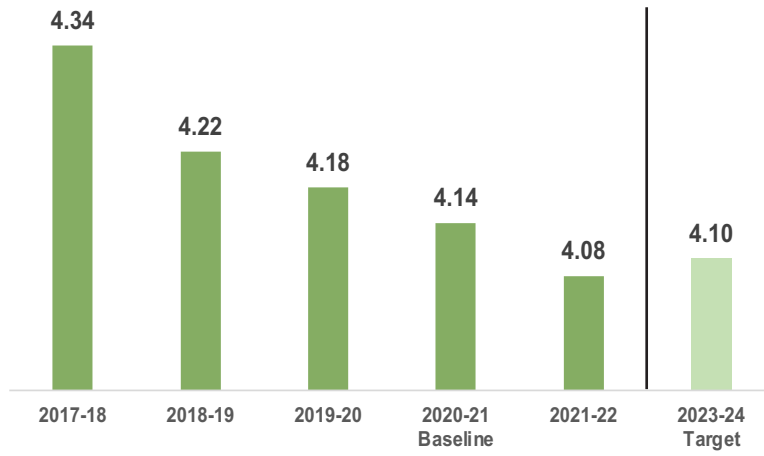

WESTERN KENTUCKY UNIVERSITY

Affordability: Unmet Need

Time to Degree

Transitions: Undergraduate Enrollment

Success: Undergraduate Degrees & Credentials

6-Year Graduation Rate

Retention Rate

Talent: Graduate Degrees & Credentials