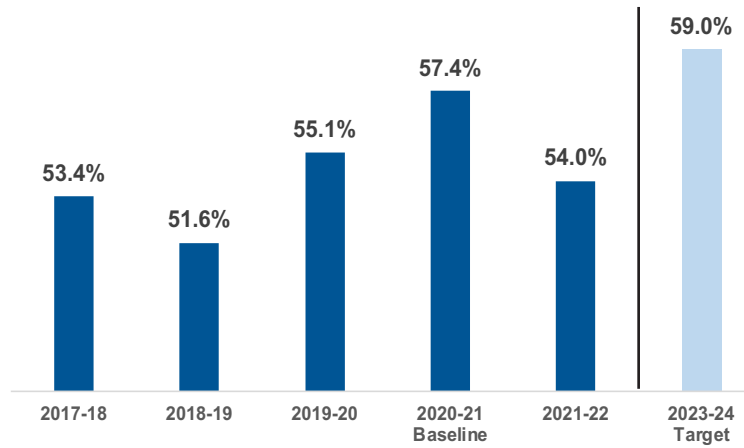

WESTERN KENTUCKY UNIVERSITY

Affordability: Unmet Need

Time to Degree

Transitions: Undergraduate Enrollment

Success: Undergraduate Degrees & Credentials

6-Year Graduation Rate

Retention Rate

Talent: Graduate Degrees & Credentials