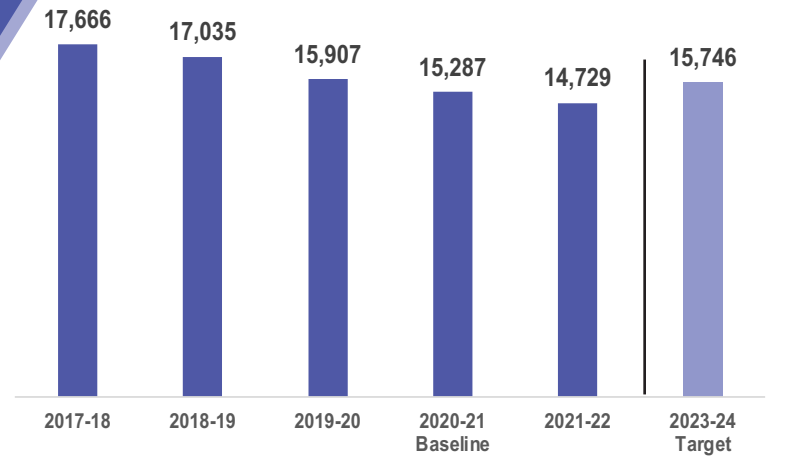

WESTERN KENTUCKY UNIVERSITY

Affordability: Unmet Need

Time to Degree

Transitions: Undergraduate Enrollment

Success: Undergraduate Degrees & Credentials

6-Year Graduation Rate

Retention Rate

Talent: Graduate Degrees & Credentials