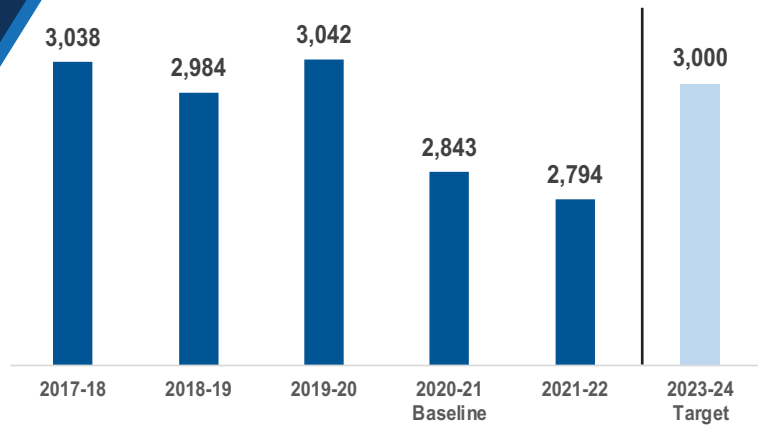

WESTERN KENTUCKY UNIVERSITY

Affordability: Unmet Need

Time to Degree

Transitions: Undergraduate Enrollment

Success: Undergraduate Degrees & Credentials

6-Year Graduation Rate

Retention Rate

Talent: Graduate Degrees & Credentials