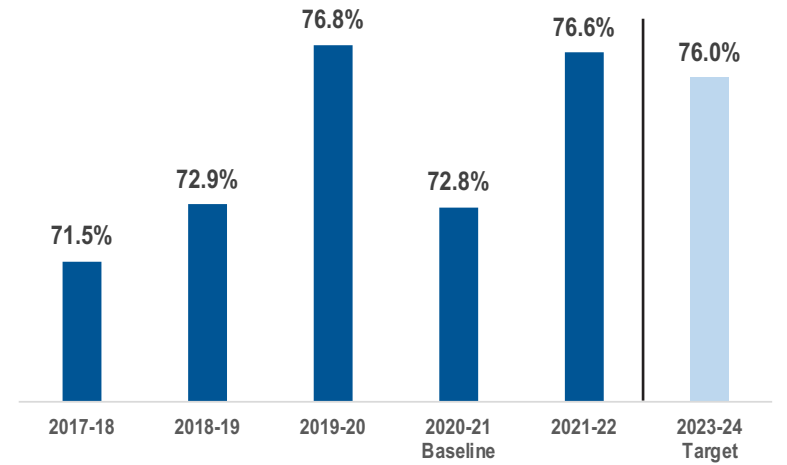

WESTERN KENTUCKY UNIVERSITY

Affordability: Unmet Need

Time to Degree

Transitions: Undergraduate Enrollment

Success: Undergraduate Degrees & Credentials

6-Year Graduation Rate

Retention Rate

Talent: Graduate Degrees & Credentials